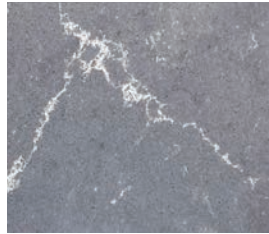

Jacobean,
Andy & Shelly

Choose from a variety of quartz options

SIMPLY WHITE
2002

GOLDEN LACE
6019

GLACIER GRAY
IT110

MOON ROCK
QF710

CALACATTA VENTURA
QF720

CALACATTA HAYES
QF730