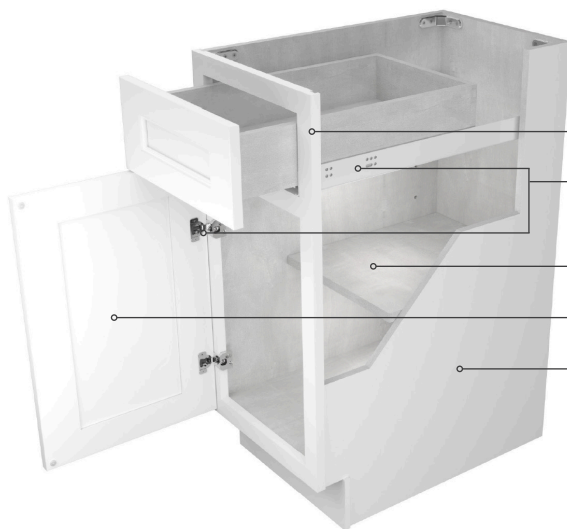

Our premium, in-stock cabinets feature:

- Solid maple frames
- Soft-close door hinges with full-extension soft-close drawer slides
- ¾-inch adjustable shelves
- 5-piece door & drawer faces
- Cabinet boxes with ½-inch thick plywood sides, backs and bottom